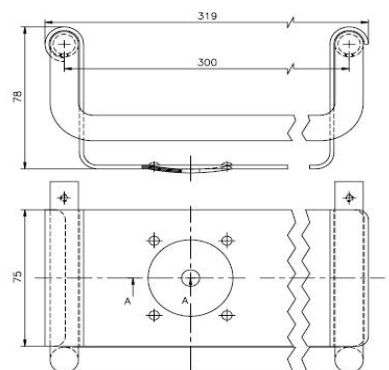

PRODUCT DOCUMENTATION

Product Name: Shampoo shelf, theft proof

Article Number: 14.7031.02.302
Satin stainless steel
16.7031.01.309
Polished stainless steel

Photo:

Drawing:

Product Information:

Material: AISI 316 stainless steel
Surface finish: Satin 320 grain or polished
Material thickness / Radius: Ø14
Height: 78mm Width: 319mm Depth: 105mm

Product Specification:

d line Shampoo shelf stainless, theft proof, with Ø14x105 c/c 300mm bracket with concealed fixing AISI 316 satin stainless steel.

d line Shampoo shelf stainless, theft proof, with Ø14x105 c/c 300mm bracket with concealed fixing AISI 316 polished stainless steel.

-

Mounting:

Ø4,5x70mm screws with plugs 8x40mm. Please use correct screws and plugs for the type of wall.

Packing:

1 pcs. in a bag, 4 pcs. per box.

Maintenance:

Wash down with mild detergent, rinse off with clean water and dry off with soft dry cloth.